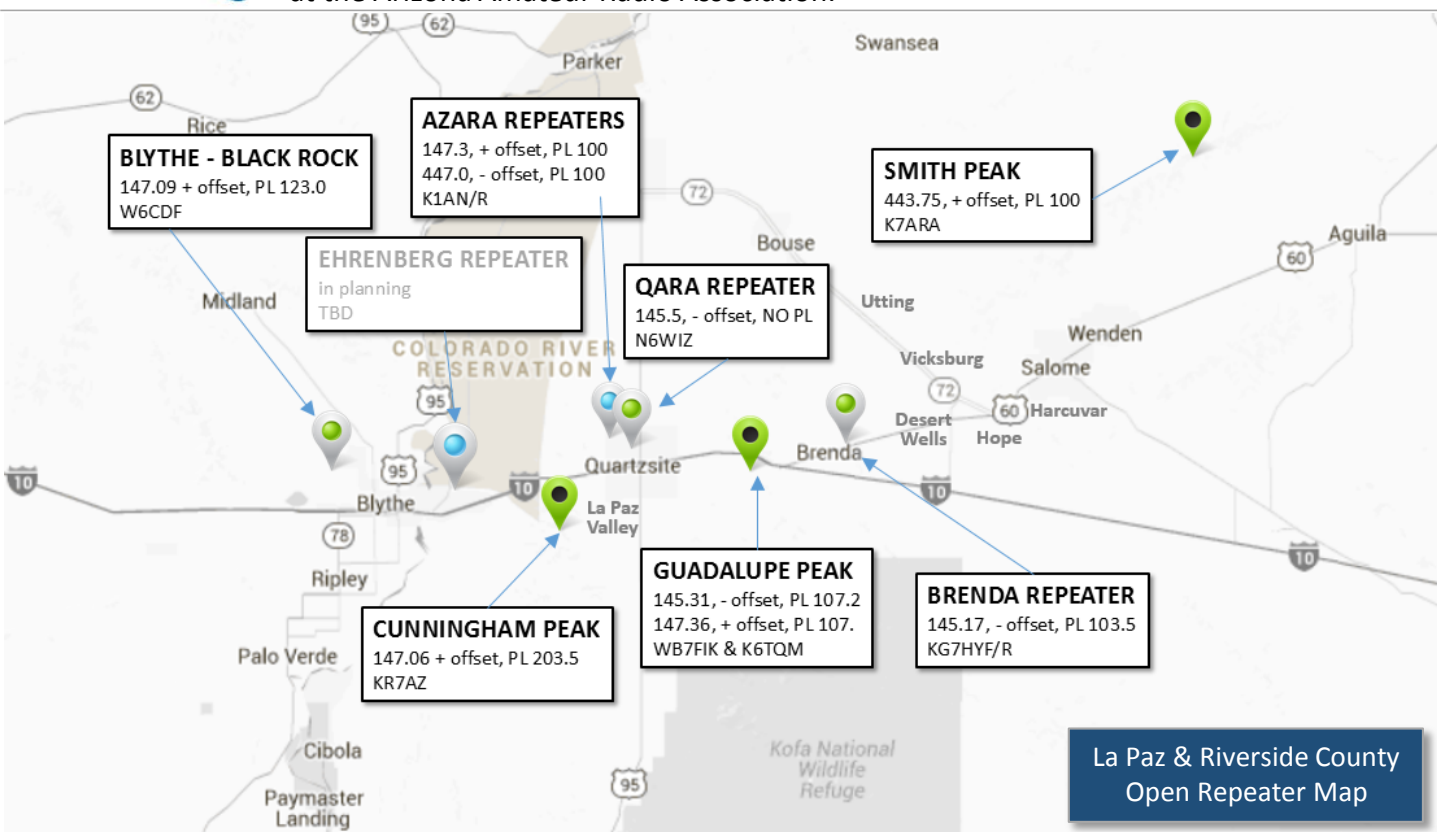

AZARA Repeater & Channel Guide – La Paz County

Arizona Amateur Radio Association - www.AZARA.org

updated 26 Jul 2016

| Channel | Name | Freq | Offset | Tone | Comments |
|-----------|--|---------|--------|-------|---|
| REPEATERS | 1 ▶ AZARA Youth Net ◀ Cunningham Peak | 147.060 | + 0.6 | 203.5 | ▶ AZARA Youth Net ◀ Quartzsite – Ehrenberg - Blythe |
| | 2 Guadalupe Peak | 145.310 | - 0.6 | 107.2 | Quartzsite – Bouse – Brenda - Hope |
| | 3 Smith Peak | 443.775 | + 5.0 | 100.0 | Salome/Wenden <i>(Links across AZ State)</i> ⚠ |
| | 4 QARA Repeater | 145.500 | - 0.6 | None | Quartzsite |
| | 5 AZARA – 2M | 147.300 | + 0.6 | 100 | Quartzsite |
| | 6 AZARA – 70cm | 447.000 | - 5.0 | 100 | Quartzsite |
| | 7 Brenda Repeater | 145.170 | - 0.6 | 103.5 | Brenda |
| SIMPLEX | 8 National Calling Frequency | 146.520 | | | Good place to listen and meet local friends. Move longer calls to other freq. |
| | 9 Channel Option | 146.540 | | | Option to use for nearby contacts |
| | 10 Channel Option | 146.560 | | | Option to use for nearby contacts |
| LISTEN | 11 International Space Station | 145.800 | | | Best time to listen between 12:30-1:30am and 11:30-12:30pm, AZ time. |
| | 12 National Weather Service | 162.425 | | | Continuous forecasts and warnings from the National Weather Service |

For questions please contact Dave anytime at the Arizona Amateur Radio Association.

Email: Dave@AZARA.org
Phone: 602-616-8338

La Paz & Riverside County Open Repeater Map